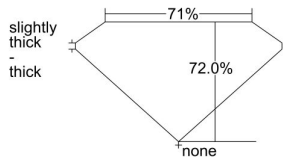

GIA®

FACSIMILE

GIA REPORT 6411520547

Verify this report at GIA.edu

GIA NATURAL DIAMOND DOSSIER®

December 04, 2021
GIA Report Number 6411520547
Shape and Cutting Style ..... Square Modified Brilliant
Measurements ..... 4.85 x 4.68 x 3.37 mm

GRADING RESULTS

Carat Weight ..... 0.70 carat
Color Grade ..... F
Clarity Grade SI1

ADDITIONAL GRADING INFORMATION

Polish ..... Excellent
Symmetry ..... Good
Fluorescence ..... Strong Blue
Clarity Characteristics ..... Crystal
Inscription(s): GIA 6411520547

PROPORTIONS

Profile not to actual proportions

GRADING SCALES

GIA COLOR SCALE		GIA CLARITY SCALE		
COLORLESS	D	VERY VERY SLIGHTLY INCLUDED	FLAWLESS	
	E		INTERNALLY FLAWLESS	
	F		VVS₁	
	G		VVS₂	
	H		VS₁	
	I		VS₂	
	NEAR COLORLESS	J	SLIGHTLY INCLUDED	SI₁
		K		SI₂
		L		I₁
		M		I₂
N		I₃		
O				
FAINT	P	INCLUDED		
	Q			
	R			
	S			
	T			
	U			
VERT LIGHT	V			
	W			
	X			
	Y			
LIGHT	Z