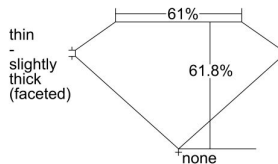

GIA®

FACSIMILE

GIA REPORT 2407259078

Verify this report at GIA.edu

GIA NATURAL DIAMOND DOSSIER®

September 07, 2021
GIA Report Number 2407259078
Shape and Cutting Style ..... Oval Brilliant
Measurements ..... 6.39 x 4.63 x 2.86 mm

GRADING RESULTS

Carat Weight ..... 0.52 carat
Color Grade ..... F
Clarity Grade VS1

ADDITIONAL GRADING INFORMATION

Polish ..... Excellent
Symmetry ..... Excellent
Fluorescence ..... Medium Blue
Clarity Characteristics ..... Crystal, Pinpoint
Inscription(s): GIA 2407259078

PROPORTIONS

Profile not to actual proportions

GRADING SCALES

GIA COLOR SCALE		GIA CLARITY SCALE			
COLORLESS	D	VERY VERY SLIGHTLY INCLUDED	FLAWLESS		
	E		INTERNALLY FLAWLESS		
	F	VERY SLIGHTLY INCLUDED	VS₁		
	G		VS₂		
	H		VS₁		
	NEAR COLORLESS	I	SLIGHTLY INCLUDED	VS₂	
		J		SI₁	
		FAINT	K	INCLUDED	SI₂
			L		I₁
			M		I₂
VERT LIGHT	N	LIGHT	I₃		
	O				
	P				
	Q				
	R				
	S				
	T				
LIGHT	U				
	V				
	W				
	X				
Y					
Z