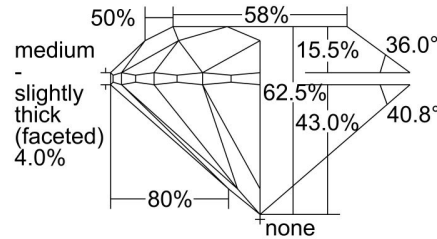

GIA NATURAL DIAMOND GRADING REPORT

February 17, 2022
 GIA Report Number 6421348741
 Shape and Cutting Style Round Brilliant
 Measurements 7.56 - 7.61 x 4.74 mm

GRADING RESULTS

Carat Weight 1.70 carat
 Color Grade I
 Clarity Grade SI1
 Cut Grade Excellent

PROPORTIONS

Profile to actual proportions

CLARITY CHARACTERISTICS

KEY TO SYMBOLS*

- Twinning Wisp
- Cloud
- Feather
- Needle
- Indented Natural
- Natural

* Red symbols denote internal characteristics (inclusions). Green or black symbols denote external characteristics (blemishes). Diagram is an approximate representation of the diamond, and symbols shown indicate type, position, and approximate size of clarity characteristics. All clarity characteristics may not be shown. Details of finish are not shown.