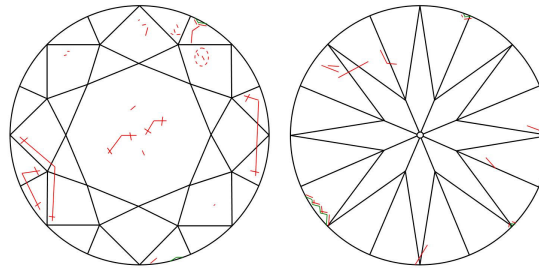

GIA NATURAL DIAMOND GRADING REPORT

February 17, 2022
 GIA Report Number 6421348741
 Shape and Cutting Style Round Brilliant
 Measurements 7.56 - 7.61 x 4.74 mm

GRADING RESULTS

Carat Weight 1.70 carat
 Color Grade I
 Clarity Grade SI1
 Cut Grade Excellent

ADDITIONAL GRADING INFORMATION

Polish Excellent
 Symmetry Excellent
 Fluorescence None
 Inscription(s): GIA 6421348741

Comments: Additional twinning wisps, additional clouds, pinpoints and surface graining are not shown.

PROPORTIONS

Profile to actual proportions

CLARITY CHARACTERISTICS

KEY TO SYMBOLS*

- Twinning Wisp
- Cloud
- Feather
- Needle
- Indented Natural
- Natural

* Red symbols denote internal characteristics (inclusions). Green or black symbols denote external characteristics (blemishes). Diagram is an approximate representation of the diamond, and symbols shown indicate type, position, and approximate size of clarity characteristics. All clarity characteristics may not be shown. Details of finish are not shown.