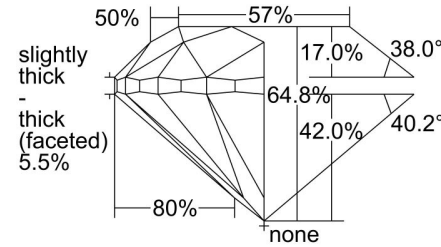

GIA NATURAL DIAMOND GRADING REPORT

January 20, 2022  
 GIA Report Number ..... 3425034654  
 Shape and Cutting Style ..... Round Brilliant  
 Measurements ..... 6.16 - 6.24 x 4.02 mm

GRADING RESULTS

Carat Weight ..... 1.00 carat  
 Color Grade ..... G  
 Clarity Grade ..... SI2  
 Cut Grade ..... Very Good

PROPORTIONS

Profile to actual proportions

CLARITY CHARACTERISTICS

- KEY TO SYMBOLS\***
- Twinning Wisp
  - Feather
  - Crystal
  - Needle
  - Natural

\* Red symbols denote internal characteristics (inclusions). Green or black symbols denote external characteristics (blemishes). Diagram is an approximate representation of the diamond, and symbols shown indicate type, position, and approximate size of clarity characteristics. All clarity characteristics may not be shown. Details of finish are not shown.