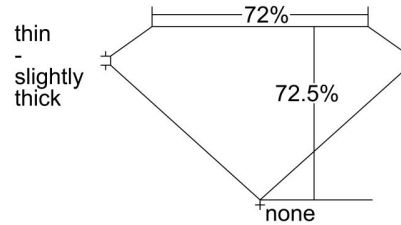

GIA NATURAL DIAMOND GRADING REPORT

November 04, 2021  
 GIA Report Number ..... 2414125275  
 Shape and Cutting Style ..... Square Modified Brilliant  
 Measurements ..... 5.67 x 5.52 x 4.00 mm

GRADING RESULTS

Carat Weight ..... 1.01 carat  
 Color Grade ..... F  
 Clarity Grade ..... VS1

ADDITIONAL GRADING INFORMATION

Polish ..... Excellent  
 Symmetry ..... Very Good  
 Fluorescence ..... None  
 Inscription(s): GIA 2414125275

PROPORTIONS

Profile not to actual proportions

CLARITY CHARACTERISTICS

KEY TO SYMBOLS\*

Feather

\* Red symbols denote internal characteristics (inclusions). Green or black symbols denote external characteristics (blemishes). Diagram is an approximate representation of the diamond, and symbols shown indicate type, position, and approximate size of clarity characteristics. All clarity characteristics may not be shown. Details of finish are not shown.