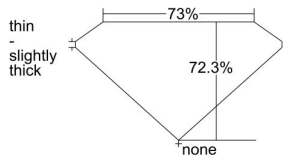

GIA®

FACSIMILE

GIA REPORT 6227121014

Verify this report at GIA.edu

GIA NATURAL DIAMOND DOSSIER®

November 08, 2021
GIA Report Number 6227121014
Shape and Cutting Style ..... Square Modified Brilliant
Measurements ..... 4.50 x 4.48 x 3.24 mm

GRADING RESULTS

Carat Weight ..... 0.54 carat
Color Grade ..... E
Clarity Grade SI1

ADDITIONAL GRADING INFORMATION

Polish ..... Excellent
Symmetry ..... Very Good
Fluorescence ..... None
Clarity Characteristics..... Crystal, Cavity
Inscription(s): GIA 6227121014

PROPORTIONS

Profile not to actual proportions

GRADING SCALES

GIA COLOR SCALE		GIA CLARITY SCALE			
COLORLESS	D	VERY VERY SLIGHTLY INCLUDED	FLAWLESS		
	E		INTERNALLY FLAWLESS		
	F		VVS₁		
	NEAR COLORLESS	G	VVS₂		
		H	VERY SLIGHTLY INCLUDED	VS₁	
		I		VS₂	
		FAINT	J	SLIGHTLY INCLUDED	SI₁
			K		SI₂
	L		INCLUDED		I₁
	M			I₂	
VERT LIGHT	N		INCLUDED	I₃	
	O				
	P				
	Q				
	R				
LIGHT	S				
	T				
	U				
	V				
	W				
	X				
	Y				
	Z