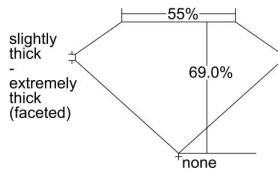

GIA®

FACSIMILE

GIA REPORT 6402304572

Verify this report at GIA.edu

GIA NATURAL DIAMOND DOSSIER®

September 13, 2021
GIA Report Number **6402304572**
Shape and Cutting Style ..... **Pear Brilliant**
Measurements ..... **6.90 x 4.55 x 3.14 mm**

GRADING RESULTS

Carat Weight ..... **0.60 carat**
Color Grade ..... **F**
Clarity Grade **S11**

ADDITIONAL GRADING INFORMATION

Polish ..... **Very Good**
Symmetry ..... **Good**
Fluorescence ..... **None**
Clarity Characteristics..... **Cloud, Feather**
Inscription(s): **GIA 6402304572**

PROPORTIONS

Profile not to actual proportions

GRADING SCALES

GIA COLOR SCALE		GIA CLARITY SCALE	
NEAR COLORLESS	D	VERY VERY SLIGHTLY INCLUDED	FLAWLESS
	E		INTERNALLY FLAWLESS
	F		VVS₁
	G		VVS₂
	H		VS₁
	I		VS₂
	J		S1₁
	K		S1₂
	L		I₁
	M		I₂
FAINT	N	INCLUDED	I₃
	O		
	P		
	Q		
VERY LIGHT	R		
	S		
	T		
	U		
	V		
	W		
	X		
	Y		
LIGHT	Z