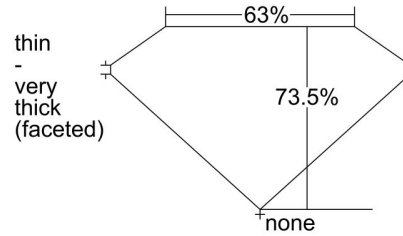

**GIA NATURAL DIAMOND GRADING REPORT**

August 15, 2018  
 GIA Report Number ..... 6302203705  
 Shape and Cutting Style ..... Cushion Modified Brilliant  
 Measurements ..... 6.41 x 5.48 x 4.03 mm

**GRADING RESULTS**

Carat Weight ..... 1.20 carat  
 Color Grade ..... I  
 Clarity Grade ..... SI1

**ADDITIONAL GRADING INFORMATION**

Polish ..... Very Good  
 Symmetry ..... Good  
 Fluorescence ..... None

Inscription(s): GIA 6302203705

**Comments:** Pinpoints are not shown. Clouds are not shown.

**PROPORTIONS**

Profile not to actual proportions

**CLARITY CHARACTERISTICS**

**KEY TO SYMBOLS\***

-  Feather
-  Crystal
-  Needle
-  Indented Natural
-  Extra Facet

\* Red symbols denote internal characteristics (inclusions). Green or black symbols denote external characteristics (blemishes). Diagram is an approximate representation of the diamond, and symbols shown indicate type, position, and approximate size of clarity characteristics. All clarity characteristics may not be shown. Details of finish are not shown.