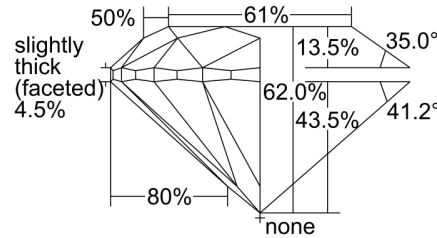

GIA NATURAL DIAMOND GRADING REPORT

July 02, 2021
 GIA Report Number 1395294532
 Shape and Cutting Style Round Brilliant
 Measurements 6.33 - 6.39 x 3.94 mm

GRADING RESULTS

Carat Weight 1.00 carat
 Color Grade I
 Clarity Grade VS2
 Cut Grade Excellent

ADDITIONAL GRADING INFORMATION

Polish Excellent
 Symmetry Very Good
 Fluorescence Faint
 Inscription(s): GIA 1395294532

Comments: Additional clouds are not shown. Pinpoints are not shown.

PROPORTIONS

Profile to actual proportions

CLARITY CHARACTERISTICS

KEY TO SYMBOLS*

-  Feather
-  Crystal
-  Cloud
-  Needle
-  Natural

* Red symbols denote internal characteristics (inclusions). Green or black symbols denote external characteristics (blemishes). Diagram is an approximate representation of the diamond, and symbols shown indicate type, position, and approximate size of clarity characteristics. All clarity characteristics may not be shown. Details of finish are not shown.