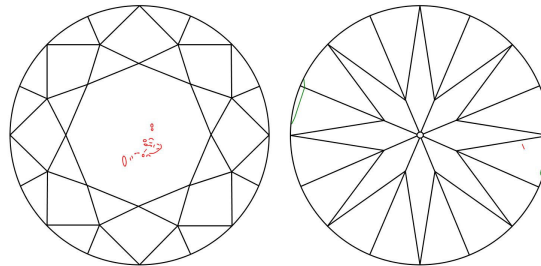

GIA NATURAL DIAMOND GRADING REPORT

July 02, 2021
 GIA Report Number 1395294532
 Shape and Cutting Style Round Brilliant
 Measurements 6.33 - 6.39 x 3.94 mm

GRADING RESULTS

Carat Weight 1.00 carat
 Color Grade I
 Clarity Grade VS2
 Cut Grade Excellent

ADDITIONAL GRADING INFORMATION

Polish Excellent
 Symmetry Very Good
 Fluorescence Faint
 Inscription(s): GIA 1395294532

Comments: Additional clouds are not shown. Pinpoints are not shown.

PROPORTIONS

Profile to actual proportions

CLARITY CHARACTERISTICS

KEY TO SYMBOLS*

-  Feather
-  Crystal
-  Cloud
-  Needle
-  Natural

* Red symbols denote internal characteristics (inclusions). Green or black symbols denote external characteristics (blemishes). Diagram is an approximate representation of the diamond, and symbols shown indicate type, position, and approximate size of clarity characteristics. All clarity characteristics may not be shown. Details of finish are not shown.