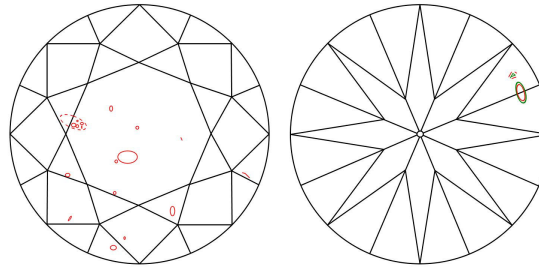

GIA NATURAL DIAMOND GRADING REPORT

July 06, 2021
 GIA Report Number 5211850017
 Shape and Cutting Style Round Brilliant
 Measurements 11.12 - 11.16 x 6.97 mm

GRADING RESULTS

Carat Weight 5.33 carat
 Color Grade H
 Clarity Grade SI2
 Cut Grade Excellent

ADDITIONAL GRADING INFORMATION

Polish Excellent
 Symmetry Excellent
 Fluorescence Medium Blue

Inscription(s): GIA 5211850017

Comments: Pinpoints are not shown. Surface graining is not shown.

PROPORTIONS

Profile to actual proportions

CLARITY CHARACTERISTICS

KEY TO SYMBOLS*

- Crystal
- Cloud
- Knot
- ~ Feather
- ∖ Needle
- ∩ Indented Natural

* Red symbols denote internal characteristics (inclusions). Green or black symbols denote external characteristics (blemishes). Diagram is an approximate representation of the diamond, and symbols shown indicate type, position, and approximate size of clarity characteristics. All clarity characteristics may not be shown. Details of finish are not shown.