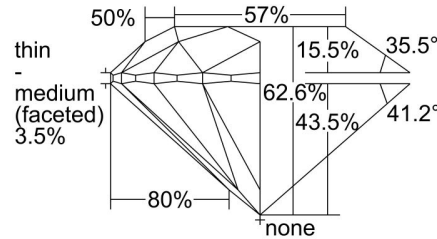

GIA NATURAL DIAMOND GRADING REPORT

July 06, 2021
 GIA Report Number 5211850017
 Shape and Cutting Style Round Brilliant
 Measurements 11.12 - 11.16 x 6.97 mm

GRADING RESULTS

Carat Weight 5.33 carat
 Color Grade H
 Clarity Grade SI2
 Cut Grade Excellent

ADDITIONAL GRADING INFORMATION

Polish Excellent
 Symmetry Excellent
 Fluorescence Medium Blue

Inscription(s): GIA 5211850017

Comments: Pinpoints are not shown. Surface graining is not shown.

PROPORTIONS

Profile to actual proportions

CLARITY CHARACTERISTICS

KEY TO SYMBOLS*

- Crystal
- Cloud
- Knot
- ~ Feather
- ∖ Needle
- ∩ Indented Natural

* Red symbols denote internal characteristics (inclusions). Green or black symbols denote external characteristics (blemishes). Diagram is an approximate representation of the diamond, and symbols shown indicate type, position, and approximate size of clarity characteristics. All clarity characteristics may not be shown. Details of finish are not shown.