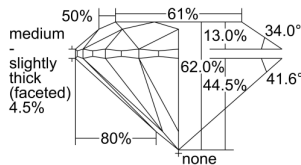

GIA®

FACSIMILE

GIA REPORT 2406269108

Verify this report at GIA.edu

GIA NATURAL DIAMOND DOSSIER®

September 08, 2021
GIA Report Number 2406269108
Shape and Cutting Style ..... Round Brilliant
Measurements ..... 5.05 - 5.08 x 3.14 mm

GRADING RESULTS

Carat Weight ..... 0.50 carat
Color Grade ..... E
Clarity Grade S11
Cut Grade ..... Excellent

ADDITIONAL GRADING INFORMATION

Polish ..... Excellent
Symmetry ..... Excellent
Fluorescence ..... None
Clarity Characteristics ..... Cloud
Inscription(s): GIA 2406269108

PROPORTIONS

Profile to actual proportions