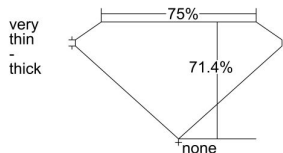

GIA®

FACSIMILE

GIA REPORT 2386891641

Verify this report at GIA.edu

GIA NATURAL DIAMOND DOSSIER®

June 03, 2021
GIA Report Number 2386891641
Shape and Cutting Style ..... Square Modified Brilliant
Measurements ..... 4.54 x 4.44 x 3.17 mm

GRADING RESULTS

Carat Weight ..... 0.51 carat
Color Grade ..... F
Clarity Grade VS2

ADDITIONAL GRADING INFORMATION

Polish ..... Very Good
Symmetry ..... Very Good
Fluorescence ..... None
Clarity Characteristics ..... Feather
Inscription(s): GIA 2386891641

PROPORTIONS

Profile not to actual proportions

GRADING SCALES

GIA COLOR SCALE		GIA CLARITY SCALE			
COLORLESS	D	VERY VERY SLIGHTLY INCLUDED	FLAWLESS		
	E		INTERNALLY FLAWLESS		
	F	VERY SLIGHTLY INCLUDED	VVS₁		
	G		VVS₂		
	H		VS₁		
	NEAR COLORLESS	I	SLIGHTLY INCLUDED	VS₂	
		J		SI₁	
		FAINT	K	INCLUDED	SI₂
			L		I₁
			M		I₂
VERTICALLY COLORLESS	N	INCLUDED	I₃		
	O				
	P				
	Q				
	R				
	S				
	T				
LIGHT	U				
	V				
	W				
	X				
Y					
Z