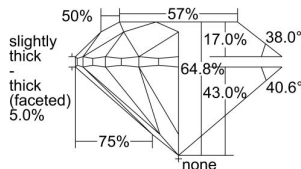

GIA®

FACSIMILE

GIA REPORT 7301495945

Verify this report at GIA.edu

GIA NATURAL DIAMOND DOSSIER®

December 14, 2020
GIA Report Number 7301495945
Shape and Cutting Style ..... Round Brilliant
Measurements ..... 5.77 - 5.81 x 3.75 mm

GRADING RESULTS

Carat Weight ..... 0.81 carat
Color Grade ..... H
Clarity Grade VS2
Cut Grade ..... Very Good

ADDITIONAL GRADING INFORMATION

Polish ..... Excellent
Symmetry ..... Very Good
Fluorescence ..... Medium Blue
Clarity Characteristics ..... Crystal
Inscription(s): GIA 7301495945

PROPORTIONS

Profile to actual proportions

GRADING SCALES

GIA COLOR SCALE	GIA CLARITY SCALE	GIA CUT SCALE	
D	FLAWLESS	EXCELLENT	
E	INTERNALLY FLAWLESS		
F		VVS₁	VERY GOOD
G	VVS₂		
H	VS₁	GOOD	
I	VS₂		
J	SI₁	FAIR	
K	SI₂		
L	I₁	POOR	
M	I₂		
N	I₃		
O			
P			
Q			
R			
S			
T			
U			
V			
W			
X			
Y			
Z