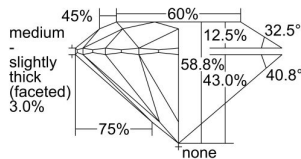

GIA®

FACSIMILE

GIA REPORT 6415260025

Verify this report at GIA.edu

GIA NATURAL DIAMOND DOSSIER®

November 19, 2021
GIA Report Number **6415260025**
Shape and Cutting Style ..... **Round Brilliant**
Measurements ..... **5.60 - 5.65 x 3.31 mm**

GRADING RESULTS

Carat Weight ..... **0.63 carat**
Color Grade ..... **F**
Clarity Grade **S11**
Cut Grade ..... **Excellent**

ADDITIONAL GRADING INFORMATION

Polish ..... **Very Good**
Symmetry ..... **Excellent**
Fluorescence ..... **None**
Clarity Characteristics ..... **Crystal**
Inscription(s): **GIA 6415260025**

PROPORTIONS

Profile to actual proportions

GRADING SCALES

GIA COLOR SCALE	GIA CLARITY SCALE	GIA CUT SCALE	
D	FLAWLESS	EXCELLENT	
E	INTERNALLY FLAWLESS		
F		VVS₁	VERY GOOD
G	VVS₂		
H	VS₁	GOOD	
I	VS₂		
J	S1₁	FAIR	
K	S1₂		
L	I₁	POOR	
M	I₂		
N	I₃		
O			
P			
Q			
R			
S			
T			
U			
V			
W			
X			
Y			
Z