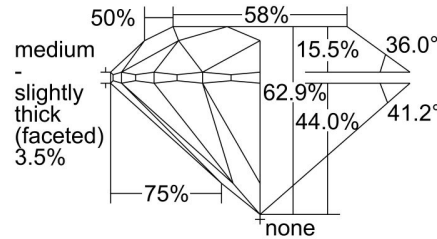

GIA NATURAL DIAMOND GRADING REPORT

August 30, 2021  
 GIA Report Number ..... 3395442990  
 Shape and Cutting Style ..... Round Brilliant  
 Measurements ..... 6.51 - 6.57 x 4.11 mm

GRADING RESULTS

Carat Weight ..... 1.09 carat  
 Color Grade ..... J  
 Clarity Grade ..... VS2  
 Cut Grade ..... Excellent

ADDITIONAL GRADING INFORMATION

Polish ..... Excellent  
 Symmetry ..... Excellent  
 Fluorescence ..... Strong Blue  
 Inscription(s): GIA 3395442990

PROPORTIONS

Profile to actual proportions

CLARITY CHARACTERISTICS

KEY TO SYMBOLS\*

-  Cloud
-  Needle

\* Red symbols denote internal characteristics (inclusions). Green or black symbols denote external characteristics (blemishes). Diagram is an approximate representation of the diamond, and symbols shown indicate type, position, and approximate size of clarity characteristics. All clarity characteristics may not be shown. Details of finish are not shown.