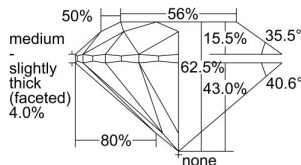

GIA®

FACSIMILE

GIA REPORT 5416813293

Verify this report at GIA.edu

GIA NATURAL DIAMOND DOSSIER®

December 29, 2021
GIA Report Number 5416813293
Shape and Cutting Style ..... Round Brilliant
Measurements ..... 5.62 - 5.66 x 3.52 mm

GRADING RESULTS

Carat Weight ..... 0.70 carat
Color Grade ..... F
Clarity Grade S11
Cut Grade ..... Excellent

ADDITIONAL GRADING INFORMATION

Polish ..... Excellent
Symmetry ..... Excellent
Fluorescence ..... Faint
Clarity Characteristics ..... Cloud, Crystal
Inspection(s): GIA 5416813293

PROPORTIONS

Profile to actual proportions

GRADING SCALES

GIA COLOR SCALE	GIA CLARITY SCALE	GIA CUT SCALE	
D	FLAWLESS	EXCELLENT	
E	INTERNALLY FLAWLESS		
F		VVS₁	VERY GOOD
G	VVS₂		
H	VS₁	GOOD	
I	VS₂		
J	S1₁	FAIR	
K	S1₂		
L	I₁	POOR	
M	I₂		
N	I₃		
O			
P			
Q			
R			
S			
T			
U			
V			
W			
X			
Y			
Z