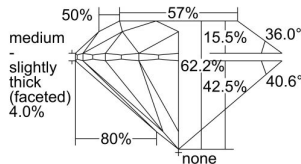

GIA®

FACSIMILE

GIA REPORT

7398144428

Verify this report at GIA.edu

GIA NATURAL DIAMOND DOSSIER®

June 23, 2021
GIA Report Number **7398144428**
Shape and Cutting Style ..... **Round Brilliant**
Measurements ..... **5.05 - 5.07 x 3.15 mm**

GRADING RESULTS

Carat Weight ..... **0.50 carat**
Color Grade ..... **E**
Clarity Grade **S11**
Cut Grade ..... **Excellent**

ADDITIONAL GRADING INFORMATION

Polish ..... **Excellent**
Symmetry ..... **Excellent**
Fluorescence ..... **None**
Clarity Characteristics..... **Crystal, Feather, Cloud**
Inscription(s): **GIA 7398144428**

PROPORTIONS

Profile to actual proportions

GRADING SCALES

GIA COLOR SCALE	GIA CLARITY SCALE	GIA CUT SCALE
D	FLAWLESS	EXCELLENT
E	INTERNALLY FLAWLESS	
F	VVS₁	VERY GOOD
G		
H	VS₁	GOOD
I		
J	SI₁	FAIR
K		
L	I₁	POOR
M		
N	I₂	
O	I₃	
P		
Q		
R		
S		
T		
U		
V		
W		
X		
Y		
Z