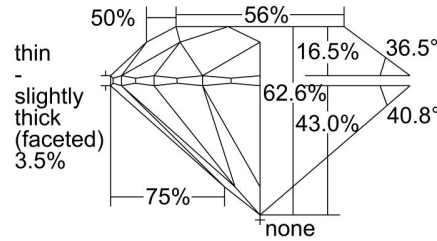

#### GIA NATURAL DIAMOND GRADING REPORT

June 24, 2021  
 GIA Report Number ..... 2397182737  
 Shape and Cutting Style ..... Round Brilliant  
 Measurements ..... 7.32 - 7.37 x 4.60 mm

#### GRADING RESULTS

Carat Weight ..... 1.53 carat  
 Color Grade ..... I  
 Clarity Grade ..... SI1  
 Cut Grade ..... Excellent

#### PROPORTIONS

Profile to actual proportions