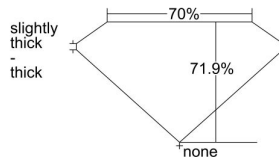

GIA®

FACSIMILE

GIA REPORT

7368558731

Verify this report at GIA.edu

GIA NATURAL DIAMOND DOSSIER®

November 23, 2020
GIA Report Number 7368558731
Shape and Cutting Style ..... **Cut-Cornered Rectangular Modified Brilliant**
Measurements ..... 5.26 x 4.29 x 3.08 mm

GRADING RESULTS

Carat Weight ..... 0.62 carat
Color Grade ..... J
Clarity Grade SI2

ADDITIONAL GRADING INFORMATION

Polish ..... Excellent
Symmetry ..... Very Good
Fluorescence ..... Faint
Clarity Characteristics ..... Crystal
Inscription(s): GIA 7368558731

PROPORTIONS

Profile not to actual proportions

GRADING SCALES

GIA COLOR SCALE		GIA CLARITY SCALE			
COLORLESS	D	VERY VERY SLIGHTLY INCLUDED	FLAWLESS		
	E		INTERNALLY FLAWLESS		
	F	VERY SLIGHTLY INCLUDED	VVS₁		
	G		VVS₂		
	H		VS₁		
	NEAR COLORLESS	I	VERY SLIGHTLY INCLUDED	VS₂	
		J		SI₁	
		FAINT	K	SLIGHTLY INCLUDED	SI₂
			L		I₁
			M		I₂
VERT LIGHT	N	INCLUDED	I₃		
	O				
	P				
	Q				
	R				
	S				
LIGHT	T				
	U				
	V				
	W				
X					
Y					
Z