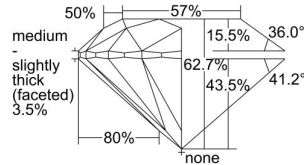

GIA®

FACSIMILE

GIA REPORT 6351227476

Verify this report at GIA.edu

GIA NATURAL DIAMOND DOSSIER®

March 17, 2020
GIA Report Number 6351227476
Shape and Cutting Style ..... Round Brilliant
Measurements ..... 6.14 - 6.17 x 3.86 mm

GRADING RESULTS

Carat Weight ..... 0.90 carat
Color Grade ..... F
Clarity Grade VS1
Cut Grade ..... Excellent

ADDITIONAL GRADING INFORMATION

Polish ..... Excellent
Symmetry ..... Excellent
Fluorescence ..... Faint
Clarity Characteristics ..... Cloud, Feather, Pinpoint
Inscription(s): GIA 6351227476

PROPORTIONS

Profile to actual proportions

GRADING SCALES

GIA COLOR SCALE	GIA CLARITY SCALE	GIA CUT SCALE	
D	FLAWLESS	EXCELLENT	
E	INTERNALLY FLAWLESS		
F		VVS₁	VERY GOOD
G	VVS₂		
H	VS₁	GOOD	
I	VS₂		
J	SI₁	FAIR	
K	SI₂		
L	I₁	POOR	
M			
N			
O	I₂		
P			
Q			
R	I₃		
S			
T			
U			
V			
W			
X			
Y			
Z