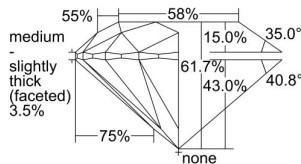

GIA®

FACSIMILE

GIA REPORT 6391258527

Verify this report at GIA.edu

GIA NATURAL DIAMOND DOSSIER®

September 03, 2021
GIA Report Number 6391258527
Shape and Cutting Style ..... Round Brilliant
Measurements ..... 6.23 - 6.25 x 3.85 mm

GRADING RESULTS

Carat Weight ..... 0.92 carat
Color Grade ..... D
Clarity Grade S11
Cut Grade ..... Excellent

ADDITIONAL GRADING INFORMATION

Polish ..... Excellent
Symmetry ..... Excellent
Fluorescence ..... Medium Blue
Clarity Characteristics ..... Crystal
Inscription(s): GIA 6391258527

PROPORTIONS

Profile to actual proportions

GRADING SCALES

GIA COLOR SCALE

COLOREDNESS	D
	E
	F
	G
	H
	I
	J
NEAR COLORLESS	K
	L
Faint	M
	N
	O
	P
Very Light	Q
	R
	S
	T
	U
	V
Light	W
	X
	Y
	Z

GIA CLARITY SCALE

VERY VERY SLIGHTLY INCLUDED	FLAWLESS
	INTERNALLY FLAWLESS
VERY SLIGHTLY INCLUDED	VVS₁
	VVS₂
SLIGHTLY INCLUDED	VS₁
	VS₂
INCLUDED	SI₁
	SI₂
	I₁
	I₂
	I₃

GIA CUT SCALE

EXCELLENT
VERY GOOD
GOOD
FAIR
POOR