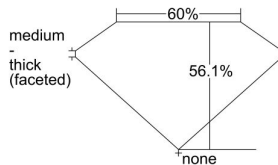

GIA®

FACSIMILE

GIA REPORT 5383965174

Verify this report at GIA.edu

GIA NATURAL DIAMOND DOSSIER®

July 15, 2021
GIA Report Number 5383965174
Shape and Cutting Style ..... Heart Brilliant
Measurements ..... 4.86 x 5.52 x 3.10 mm

GRADING RESULTS

Carat Weight ..... 0.52 carat
Color Grade ..... F
Clarity Grade S11

ADDITIONAL GRADING INFORMATION

Polish ..... Excellent
Symmetry ..... Very Good
Fluorescence ..... None
Clarity Characteristics ..... Twinning Wisp
Inscription(s): GIA 5383965174

PROPORTIONS

Profile not to actual proportions

GRADING SCALES

GIA COLOR SCALE		GIA CLARITY SCALE			
COLORLESS	D	VERY VERY SLIGHTLY INCLUDED	FLAWLESS		
	E		INTERNALLY FLAWLESS		
	F	VERY SLIGHTLY INCLUDED	VVS₁		
	G		VVS₂		
	H		VS₁		
	NEAR COLORLESS	I	SLIGHTLY INCLUDED	VS₂	
		J		S1₁	
		FAINT	K	INCLUDED	S1₂
			L		I₁
			M		I₂
VERT LIGHT	N	INCLUDED	I₃		
	O				
	P				
	Q				
	R				
	S				
LIGHT	T				
	U				
	V				
	W				
	X				
	Y				
	Z