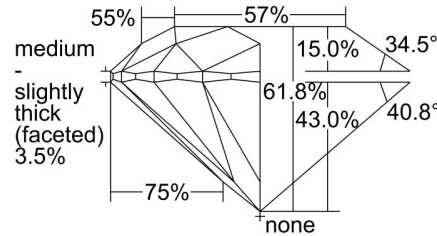

GIA REPORT
6392977425

Verify this report at GIA.edu

FACSIMILE

This is a digital representation of the original GIA Report. This representation might not be accepted in lieu of the original GIA Report in certain circumstances. The original GIA Report includes certain security features which are not reproducible on this facsimile.

GIA NATURAL DIAMOND ORIGIN REPORT

August 26, 2021
GIA Report Number 6392977425
Shape and Cutting Style ..... Round Brilliant
Measurements ..... 6.48 - 6.53 x 4.02 mm

GRADING RESULTS

Carat Weight ..... 1.04 carat
Color Grade ..... H
Clarity Grade VS2
Cut Grade ..... Excellent

ADDITIONAL GRADING INFORMATION

Polish ..... Excellent
Symmetry ..... Excellent
Fluorescence ..... None
Inscription(s): GIA 6392977425
Comments: Clouds are not shown.

ORIGIN RESULTS

Country of Origin ◊ This diamond producer aggregates its rough from: Botswana, Namibia, Canada, and South Africa

PROPORTIONS

Profile to actual proportions