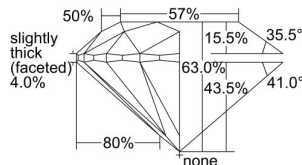

GIA®

FACSIMILE

GIA REPORT 5393970616

Verify this report at GIA.edu

GIA NATURAL DIAMOND DOSSIER®

August 17, 2021
GIA Report Number 5393970616
Shape and Cutting Style ..... Round Brilliant
Measurements ..... 5.36 - 5.40 x 3.39 mm

GRADING RESULTS

Carat Weight ..... 0.61 carat
Color Grade I
Clarity Grade VS2
Cut Grade ..... Excellent

ADDITIONAL GRADING INFORMATION

Polish ..... Excellent
Symmetry ..... Excellent
Fluorescence ..... Faint
Clarity Characteristics ..... Crystal, Cloud
Inscription(s): GIA 5393970616

PROPORTIONS

Profile to actual proportions

GRADING SCALES

GIA COLOR SCALE	GIA CLARITY SCALE	GIA CUT SCALE	
D	FLAWLESS	EXCELLENT	
E	INTERNALLY FLAWLESS		
F		VVS₁	VERY GOOD
G	VVS₂		
H	VS₁	GOOD	
I	VS₂		
J	SI₁	FAIR	
K	SI₂		
L	I₁	POOR	
M	I₂		
N	I₃		
O			
P			
Q			
R			
S			
T			
U			
V			
W			
X			
Y			
Z