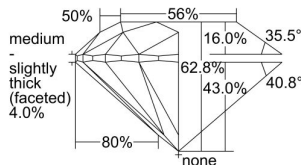

GIA®

FACSIMILE

GIA REPORT 2364392354

Verify this report at GIA.edu

GIA NATURAL DIAMOND DOSSIER®

October 25, 2020
GIA Report Number 2364392354
Shape and Cutting Style ..... Round Brilliant
Measurements ..... 5.05 - 5.09 x 3.19 mm

GRADING RESULTS

Carat Weight ..... 0.50 carat
Color Grade ..... O to P Range
Clarity Grade S11
Cut Grade ..... Excellent

ADDITIONAL GRADING INFORMATION

Polish ..... Excellent
Symmetry ..... Excellent
Fluorescence ..... None
Clarity Characteristics ..... Crystal
Inscription(s): GIA 2364392354

PROPORTIONS

Profile to actual proportions