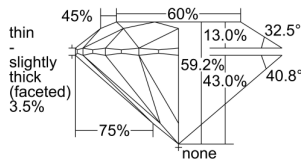

GIA®

FACSIMILE

GIA REPORT 6392226184

Verify this report at GIA.edu

GIA NATURAL DIAMOND DOSSIER®

June 26, 2021
GIA Report Number 6392226184
Shape and Cutting Style ..... Round Brilliant
Measurements ..... 5.16 - 5.19 x 3.06 mm

GRADING RESULTS

Carat Weight ..... 0.50 carat
Color Grade ..... F
Clarity Grade S11
Cut Grade ..... Excellent

ADDITIONAL GRADING INFORMATION

Polish ..... Excellent
Symmetry ..... Excellent
Fluorescence ..... None
Clarity Characteristics..... Crystal, Twinning Wisp, Cloud, Feather
Inscription(s): GIA 6392226184

PROPORTIONS

Profile to actual proportions

GRADING SCALES

GIA COLOR SCALE	GIA CLARITY SCALE	GIA CUT SCALE	
D	FLAWLESS	EXCELLENT	
E	INTERNALLY FLAWLESS		
F		VVS₁	VERY GOOD
G	VVS₂		
H	VS₁	GOOD	
I	VS₂		
J	S1₁	FAIR	
K	S1₂		
L	I₁	POOR	
M	I₂		
N	I₃		
O			
P			
Q			
R			
S			
T			
U			
V			
W			
X			
Y			
Z