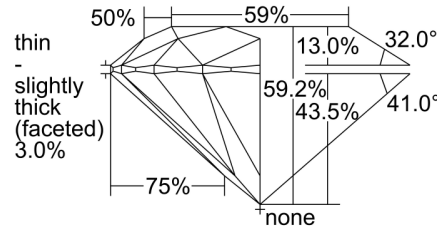

GIA NATURAL DIAMOND GRADING REPORT

October 01, 2021  
 GIA Report Number ..... 1409331160  
 Shape and Cutting Style ..... Round Brilliant  
 Measurements ..... 6.48 - 6.55 x 3.86 mm

GRADING RESULTS

Carat Weight ..... 1.00 carat  
 Color Grade ..... G  
 Clarity Grade ..... SI2  
 Cut Grade ..... Excellent

PROPORTIONS

Profile to actual proportions

CLARITY CHARACTERISTICS

KEY TO SYMBOLS\*

-  Twinning Wisp
-  Feather
-  Indented Natural
-  Crystal

\* Red symbols denote internal characteristics (inclusions). Green or black symbols denote external characteristics (blemishes). Diagram is an approximate representation of the diamond, and symbols shown indicate type, position, and approximate size of clarity characteristics. All clarity characteristics may not be shown. Details of finish are not shown.