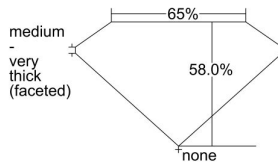

GIA®

FACSIMILE

GIA REPORT 1383868929

Verify this report at GIA.edu

GIA NATURAL DIAMOND DOSSIER®

June 18, 2021
GIA Report Number 1383868929
Shape and Cutting Style ..... Heart Brilliant
Measurements ..... 5.85 x 6.50 x 3.77 mm

GRADING RESULTS

Carat Weight ..... 0.90 carat
Color Grade ..... H
Clarity Grade SI1

ADDITIONAL GRADING INFORMATION

Polish ..... Excellent
Symmetry ..... Very Good
Fluorescence ..... Faint
Clarity Characteristics..... Twinning Wisp
Inscription(s): GIA 1383868929

PROPORTIONS

Profile not to actual proportions

GRADING SCALES

GIA COLOR SCALE		GIA CLARITY SCALE	
COLORLESS	D	VERY VERY SLIGHTLY INCLUDED	FLAWLESS
	E		INTERNALLY FLAWLESS
	F		VVS₁
	G		VVS₂
	H		VS₁
	I		VS₂
	J		SI₁
	K		SI₂
	L		I₁
	M		I₂
NEAR COLORLESS	N	SLIGHTLY INCLUDED	I₃
	O		
	P		
	Q		
FAINT	R	INCLUDED	
	S		
	T		
	U		
VERT LIGHT	V		
	W		
	X		
	Y		
LIGHT	Z