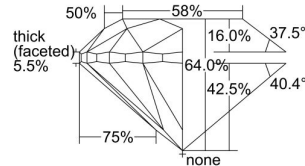

GIA®

FACSIMILE

GIA REPORT 1373425559

Verify this report at GIA.edu

GIA NATURAL DIAMOND DOSSIER®

January 29, 2021
GIA Report Number 1373425559
Shape and Cutting Style ..... Round Brilliant
Measurements ..... 5.76 - 5.80 x 3.70 mm

GRADING RESULTS

Carat Weight ..... 0.80 carat
Color Grade ..... F
Clarity Grade VS1
Cut Grade ..... Very Good

ADDITIONAL GRADING INFORMATION

Polish ..... Excellent
Symmetry ..... Excellent
Fluorescence ..... Strong Blue
Clarity Characteristics ..... Crystal, Pinpoint
Inscription(s): GIA 1373425559

PROPORTIONS

Profile to actual proportions