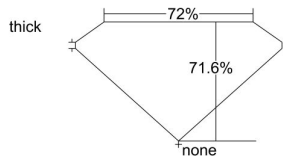

GIA®

FACSIMILE

GIA REPORT 6391357821

Verify this report at GIA.edu

GIA NATURAL DIAMOND DOSSIER®

July 06, 2021
GIA Report Number 6391357821
Shape and Cutting Style ..... **Square Modified Brilliant**
Measurements ..... **5.13 x 5.10 x 3.65 mm**

GRADING RESULTS

Carat Weight ..... **0.81 carat**
Color Grade ..... **I**
Clarity Grade **SI2**

ADDITIONAL GRADING INFORMATION

Polish ..... **Excellent**
Symmetry ..... **Very Good**
Fluorescence ..... **None**
Clarity Characteristics..... **Feather, Crystal**
Inscription(s): GIA 6391357821

PROPORTIONS

Profile not to actual proportions

GRADING SCALES

GIA COLOR SCALE		GIA CLARITY SCALE	
COLORLESS	D	VERY VERY SLIGHTLY INCLUDED	FLAWLESS
	E		INTERNALLY FLAWLESS
	F		VVS₁
	G		VVS₂
	H		VS₁
NEAR COLORLESS	I	VERY SLIGHTLY INCLUDED	VS₂
	J		SI₁
	K		SI₂
FAINT	L	INCLUDED	I₁
	M		I₂
	N		I₃
VERT LIGHT	O		
	P		
	Q		
LIGHT	R		
	S		
	T		
	U		
	V		
	W		
	X		
Y			
Z