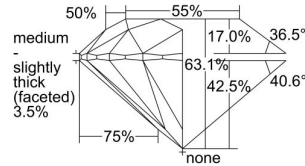

GIA®

FACSIMILE

GIA REPORT 2397432949

Verify this report at gia.edu

GIA NATURAL DIAMOND DOSSIER®

July 09, 2021
GIA Report Number 2397432949
Shape and Cutting Style ..... Round Brilliant
Measurements ..... 5.60 - 5.67 x 3.56 mm

GRADING RESULTS

Carat Weight ..... 0.70 carat
Color Grade ..... F
Clarity Grade S11
Cut Grade ..... Excellent

ADDITIONAL GRADING INFORMATION

Polish ..... Excellent
Symmetry ..... Very Good
Fluorescence ..... None
Clarity Characteristics..... Crystal, Feather, Cloud
Inscription(s): GIA 2397432949

PROPORTIONS

Profile to actual proportions

GRADING SCALES

GIA COLOR SCALE	GIA CLARITY SCALE	GIA CUT SCALE	
D	FLAWLESS	EXCELLENT	
E	INTERNALLY FLAWLESS		
F		VVS₁	VERY GOOD
G	VVS₂		
H	VS₁	GOOD	
I	VS₂		
J	S1₁	FAIR	
K	S1₂		
L	I₁	POOR	
M	I₂		
N	I₃		
O			
P			
Q			
R			
S			
T			
U			
V			
W			
X			
Y			
Z