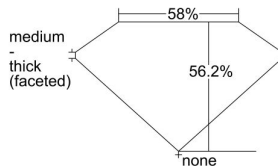

GIA®

FACSIMILE

GIA REPORT 6385728635

Verify this report at GIA.edu

GIA NATURAL DIAMOND DOSSIER®

May 19, 2021
GIA Report Number 6385728635
Shape and Cutting Style ..... Heart Brilliant
Measurements ..... 4.96 x 5.47 x 3.07 mm

GRADING RESULTS

Carat Weight ..... 0.50 carat
Color Grade ..... G
Clarity Grade SI1

ADDITIONAL GRADING INFORMATION

Polish ..... Excellent
Symmetry ..... Good
Fluorescence ..... None
Clarity Characteristics ..... Crystal
Inscription(s): GIA 6385728635

PROPORTIONS

Profile not to actual proportions

GRADING SCALES

GIA COLOR SCALE		GIA CLARITY SCALE			
COLORLESS	D	VERY VERY SLIGHTLY INCLUDED	FLAWLESS		
	E		INTERNALLY FLAWLESS		
	F	VERY SLIGHTLY INCLUDED	VVS₁		
	G		VVS₂		
	H		VS₁		
	NEAR COLORLESS	I	SLIGHTLY INCLUDED	VS₂	
		J		SI₁	
		FAINT	K	INCLUDED	SI₂
			L		I₁
			M		I₂
VERT LIGHT	N	INCLUDED	I₃		
	O				
	P				
	Q				
	R				
LIGHT	S				
	T				
	U				
	V				
	W				
	X				
	Y				
	Z