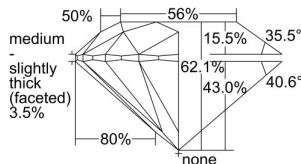

GIA®

FACSIMILE

GIA REPORT 5403292280

Verify this report at GIA.edu

GIA NATURAL DIAMOND DOSSIER®

September 09, 2021
GIA Report Number **5403292280**
Shape and Cutting Style ..... **Round Brilliant**
Measurements ..... **5.37 - 5.41 x 3.35 mm**

GRADING RESULTS

Carat Weight ..... **0.60 carat**
Color Grade ..... **I**
Clarity Grade **SI2**
Cut Grade ..... **Excellent**

ADDITIONAL GRADING INFORMATION

Polish ..... **Excellent**
Symmetry ..... **Excellent**
Fluorescence ..... **Strong Blue**
Clarity Characteristics ..... **Crystal**
Inscription(s): **GIA 5403292280**

PROPORTIONS

Profile to actual proportions

GRADING SCALES

GIA COLOR SCALE

COLOREDNESS	D
	E
	F
	G
	H
	I
	J
NEAR COLORLESS	K
	L
FAIN	M
	N
	O
	P
VERY LIGHT	Q
	R
	S
	T
	U
	V
LIGHT	W
	X
	Y
	Z

GIA CLARITY SCALE

VERY VERY SLIGHTLY INCLUDED	FLAWLESS
	INTERNALLY FLAWLESS
VERY SLIGHTLY INCLUDED	VVS₁
	VVS₂
SLIGHTLY INCLUDED	VS₁
	VS₂
INCLUDED	SI₁
	SI₂
INCLUDED	I₁
	I₂
	I₃

GIA CUT SCALE

EXCELLENT
VERY GOOD
GOOD
FAIR
POOR