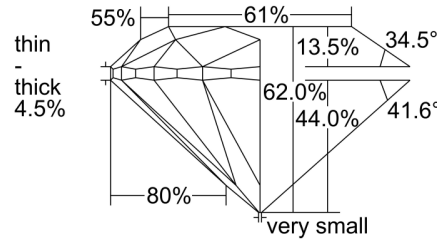

**GIA NATURAL DIAMOND GRADING REPORT**

October 26, 2021

GIA Report Number ..... 6227002259

Shape and Cutting Style ..... Round Brilliant

Measurements ..... 8.62 - 8.67 x 5.36 mm

**GRADING RESULTS**

Carat Weight ..... 2.50 carat

**Comments:** Internal graining is not shown.

**PROPORTIONS**

Profile to actual proportions

**CLARITY CHARACTERISTICS**

**KEY TO SYMBOLS\***

-  Feather
-  Crystal
-  Cavity
-  Pinpoint
-  Cloud
-  Natural

\* Red symbols denote internal characteristics (inclusions). Green or black symbols denote external characteristics (blemishes). Diagram is an approximate representation of the diamond, and symbols shown indicate type, position, and approximate size of clarity characteristics. All clarity characteristics may not be shown. Details of finish are not shown.