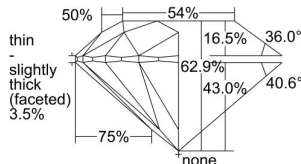

GIA®

FACSIMILE

GIA REPORT 2376482750

Verify this report at GIA.edu

GIA NATURAL DIAMOND DOSSIER®

February 24, 2021
GIA Report Number 2376482750
Shape and Cutting Style ..... Round Brilliant
Measurements ..... 5.70 - 5.73 x 3.59 mm

GRADING RESULTS

Carat Weight ..... 0.72 carat
Color Grade ..... H
Clarity Grade SI2
Cut Grade ..... Excellent

ADDITIONAL GRADING INFORMATION

Polish ..... Excellent
Symmetry ..... Excellent
Fluorescence ..... None
Clarity Characteristics ..... Crystal, Cloud
Inscription(s): GIA 2376482750

PROPORTIONS

GRADING SCALES

GIA COLOR SCALE	GIA CLARITY SCALE	GIA CUT SCALE	
D	FLAWLESS	EXCELLENT	
E	INTERNALLY FLAWLESS		
F		VVS₁	VERY GOOD
G	VVS₂		
H	VS₁	GOOD	
I	VS₂		
J	SI₁	FAIR	
K	SI₂		
L	I₁	POOR	
M	I₂		
N	I₃		
O			
P			
Q			
R			
S			
T			
U			
V			
W			
X			
Y			
Z