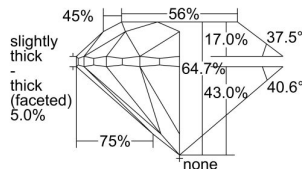

GIA®

FACSIMILE

GIA REPORT 2387176345

Verify this report at GIA.edu

GIA NATURAL DIAMOND DOSSIER®

March 30, 2021
GIA Report Number 2387176345
Shape and Cutting Style ..... Round Brilliant
Measurements ..... 5.52 - 5.55 x 3.58 mm

GRADING RESULTS

Carat Weight ..... 0.70 carat
Color Grade I
Clarity Grade S11
Cut Grade ..... Very Good

ADDITIONAL GRADING INFORMATION

Polish ..... Excellent
Symmetry ..... Excellent
Fluorescence ..... None
Clarity Characteristics ..... Crystal
Inscription(s): GIA 2387176345

PROPORTIONS

Profile to actual proportions

GRADING SCALES

GIA COLOR SCALE	GIA CLARITY SCALE	GIA CUT SCALE	
D	FLAWLESS	EXCELLENT	
E	INTERNALLY FLAWLESS		
F		VVS₁	VERY GOOD
G	VVS₂		
H	VS₁	GOOD	
I	VS₂		
J	S1₁	FAIR	
K	S1₂		
L	I₁	POOR	
M	I₂		
N	I₃		
O			
P			
Q			
R			
S			
T			
U			
V			
W			
X			
Y			
Z