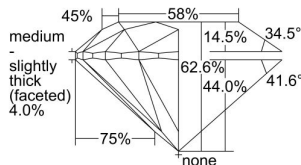

GIA®

FACSIMILE

GIA REPORT 1383256543

Verify this report at GIA.edu

GIA NATURAL DIAMOND DOSSIER®

April 02, 2021
GIA Report Number 1383256543
Shape and Cutting Style ..... Round Brilliant
Measurements ..... 5.26 - 5.31 x 3.31 mm

GRADING RESULTS

Carat Weight ..... 0.57 carat
Color Grade I
Clarity Grade S11
Cut Grade ..... Excellent

ADDITIONAL GRADING INFORMATION

Polish ..... Excellent
Symmetry ..... Excellent
Fluorescence ..... Faint
Clarity Characteristics ..... Crystal, Cloud
Inscription(s): GIA 1383256543

PROPORTIONS

Profile to actual proportions

GRADING SCALES

GIA COLOR SCALE

COLORESS	D
	E
	F
	G
	H
	I
	J
NEAR COLORESS	K
	L
FAIN	M
	N
	O
	P
VERY LIGHT	Q
	R
	S
	T
	U
	V
	W
	X
	Y
LIGHT	Z

GIA CLARITY SCALE

FLAWLESS	INTERNAL FLAWLESS	
		FLAWLESS
VERY VERY SLIGHTLY INCLUDED	VVS₁	
	VVS₂	
VERY SLIGHTLY INCLUDED	VS₁	
	VS₂	
SLIGHTLY INCLUDED	SI₁	
	SI₂	
INCLUDED	I₁	
	I₂	
	I₃	

GIA CUT SCALE

EXCELLENT	
	VERY GOOD
GOOD	
FAIR	
POOR