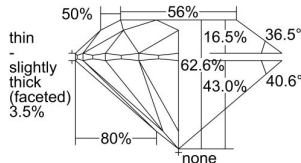

GIA®

FACSIMILE

GIA REPORT 2215545350

Verify this report at GIA.edu

GIA NATURAL DIAMOND DOSSIER®

March 24, 2021
GIA Report Number 2215545350
Shape and Cutting Style ..... Round Brilliant
Measurements ..... 6.14 - 6.18 x 3.85 mm

GRADING RESULTS

Carat Weight ..... 0.90 carat
Color Grade I
Clarity Grade S11
Cut Grade ..... Excellent

ADDITIONAL GRADING INFORMATION

Polish ..... Excellent
Symmetry ..... Excellent
Fluorescence ..... None
Clarity Characteristics ..... Crystal, Cloud
Inscription(s): GIA 2215545350

PROPORTIONS

Profile to actual proportions

GRADING SCALES

GIA COLOR SCALE	GIA CLARITY SCALE	GIA CUT SCALE
COLOURESS	FLAWLESS	EXCELLENT
D	INTERNALLY FLAWLESS	
E	VVS₁	VERY GOOD
F		
G	VVS₂	GOOD
H	VS₁	
I	VS₂	FAIR
J	SI₁	
K	SI₂	POOR
L	I₁	
M	I₂	
N	I₃	
O		
P		
Q		
R		
S		
T		
U		
V		
W		
X		
Y		
Z