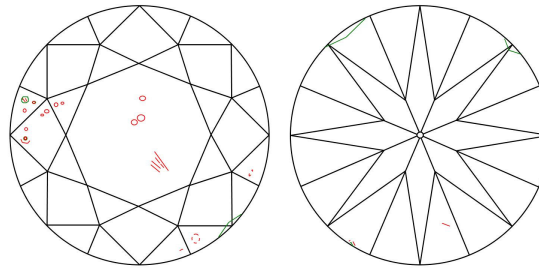

GIA NATURAL DIAMOND GRADING REPORT

April 03, 2021  
 GIA Report Number ..... 6382243463  
 Shape and Cutting Style ..... Round Brilliant  
 Measurements ..... 6.42 - 6.45 x 3.93 mm

GRADING RESULTS

Carat Weight ..... 1.00 carat  
 Color Grade ..... I  
 Clarity Grade ..... SI1  
 Cut Grade ..... Very Good

PROPORTIONS

Profile to actual proportions

CLARITY CHARACTERISTICS

KEY TO SYMBOLS\*

- Crystal
- ∖ Needle
- ∩ Feather
- Knot
- ☉ Cloud
- ∧ Indented Natural
- ◐ Cavity
- ∧ Natural

\* Red symbols denote internal characteristics (inclusions). Green or black symbols denote external characteristics (blemishes). Diagram is an approximate representation of the diamond, and symbols shown indicate type, position, and approximate size of clarity characteristics. All clarity characteristics may not be shown. Details of finish are not shown.