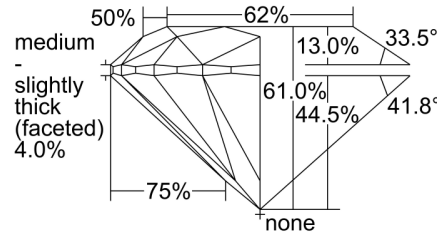

GIA NATURAL DIAMOND GRADING REPORT

April 03, 2021  
 GIA Report Number ..... 6382243463  
 Shape and Cutting Style ..... Round Brilliant  
 Measurements ..... 6.42 - 6.45 x 3.93 mm

GRADING RESULTS

Carat Weight ..... 1.00 carat  
 Color Grade ..... I  
 Clarity Grade ..... SI1  
 Cut Grade ..... Very Good

PROPORTIONS

Profile to actual proportions

CLARITY CHARACTERISTICS

KEY TO SYMBOLS\*

- Crystal
- ∖ Needle
- ∩ Feather
- Knot
- ☉ Cloud
- ∧ Indented Natural
- ◐ Cavity
- ∧ Natural

\* Red symbols denote internal characteristics (inclusions). Green or black symbols denote external characteristics (blemishes). Diagram is an approximate representation of the diamond, and symbols shown indicate type, position, and approximate size of clarity characteristics. All clarity characteristics may not be shown. Details of finish are not shown.