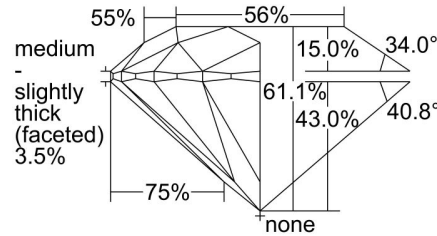

**GIA NATURAL DIAMOND GRADING REPORT**

September 13, 2021

GIA Report Number ..... 6401216254

Shape and Cutting Style ..... Round Brilliant

Measurements ..... 6.98 - 7.01 x 4.27 mm

**GRADING RESULTS**

Carat Weight ..... 1.27 carat

**Comments:** Additional twinning wisps, pinpoints and surface graining are not shown.

**PROPORTIONS**

Profile to actual proportions

**CLARITY CHARACTERISTICS**

**KEY TO SYMBOLS\***

-  Twinning Wisp
-  Feather
-  Needle

\* Red symbols denote internal characteristics (inclusions). Green or black symbols denote external characteristics (blemishes). Diagram is an approximate representation of the diamond, and symbols shown indicate type, position, and approximate size of clarity characteristics. All clarity characteristics may not be shown. Details of finish are not shown.