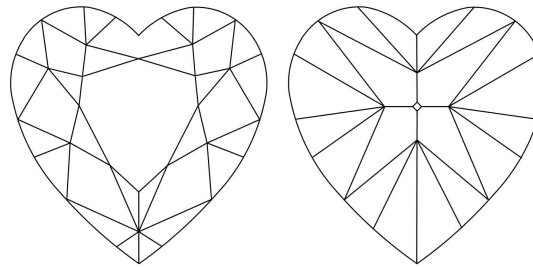

The results documented in this report refer only to the diamond described, and were obtained using the techniques and equipment available to GIA at the time of examination. This report is not a guarantee or valuation. For additional information and important limitations and disclaimers, please see GIA.edu/terms or call +1 800 421 7250 or +1 760 603 4500. ©2017 Gemological Institute of America, Inc.

reportcheck.gia.edu

THE SECURITY FEATURES IN THIS DOCUMENT, INCLUDING THE HOLOGRAM, SECURITY SCREEN AND MICROPRINT LINES, IN ADDITION TO THOSE NOT LISTED, EXCEED DOCUMENT SECURITY INDUSTRY GUIDELINES.