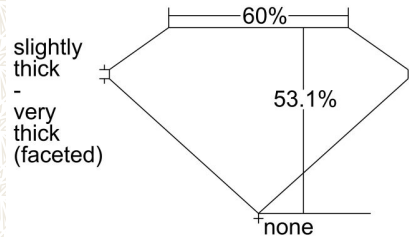

GIA NATURAL COLORED DIAMOND REPORT

July 08, 2021
 Report Type Grading Report
 GIA Report Number 6392040532
 Shape and Cutting Style Heart Modified Brilliant
 Measurements 8.40 x 9.69 x 5.15 mm

Carat Weight 3.04 carat
 Color Grade Fancy Yellow
 Color Origin Natural
 Color Distribution Even
 Clarity Grade Internally Flawless
 Proportions:

Profile not to actual proportions

Polish Excellent
 Symmetry Very Good
 Fluorescence None
 Inscription(s): GIA 6392040532

Comments: Minor details of polish are not shown.

ADDITIONAL INFORMATION

Illustration of GIA fancy color grade interrelationships