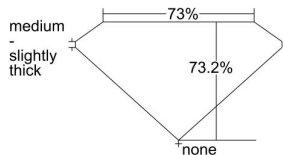

GIA®

FACSIMILE

GIA REPORT 1399917672

Verify this report at GIA.edu

GIA NATURAL DIAMOND DOSSIER®

August 17, 2021
GIA Report Number 1399917672
Shape and Cutting Style ..... **Square Modified Brilliant**
Measurements ..... **5.02 x 4.99 x 3.66 mm**

GRADING RESULTS

Carat Weight ..... **0.70 carat**
Color Grade ..... **G**
Clarity Grade **S11**

ADDITIONAL GRADING INFORMATION

Polish ..... **Excellent**
Symmetry ..... **Very Good**
Fluorescence ..... **None**
Clarity Characteristics..... **Cloud, Crystal, Feather**
Inscription(s): GIA 1399917672

PROPORTIONS

Profile not to actual proportions

GRADING SCALES

GIA COLOR SCALE		GIA CLARITY SCALE			
COLORLESS	D	VERY VERY SLIGHTLY INCLUDED	FLAWLESS		
	E		INTERNALLY FLAWLESS		
	F	VERY SLIGHTLY INCLUDED	VVS₁		
	G		VVS₂		
	H		VS₁		
	NEAR COLORLESS	I	SLIGHTLY INCLUDED	VS₂	
		J		S1₁	
		FAINT	K	INCLUDED	S1₂
			L		I₁
			M		I₂
VERT LIGHT	N	INCLUDED	I₃		
	O				
	P				
	Q				
	R				
LIGHT	S				
	T				
	U				
	V				
	Z