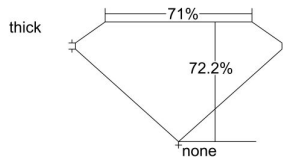

GIA®

FACSIMILE

GIA REPORT 2215785718

Verify this report at GIA.edu

GIA NATURAL DIAMOND DOSSIER®

June 19, 2021
GIA Report Number 2215785718
Shape and Cutting Style ..... Square Modified Brilliant
Measurements ..... 5.28 x 5.21 x 3.76 mm

GRADING RESULTS

Carat Weight ..... 0.90 carat
Color Grade ..... F
Clarity Grade SI1

ADDITIONAL GRADING INFORMATION

Polish ..... Very Good
Symmetry ..... Very Good
Fluorescence ..... None
Clarity Characteristics ..... Crystal, Cloud
Inscription(s): GIA 2215785718

PROPORTIONS

Profile not to actual proportions

GRADING SCALES

GIA COLOR SCALE		GIA CLARITY SCALE			
COLORLESS	D	VERY VERY SLIGHTLY INCLUDED	FLAWLESS		
	E		INTERNALLY FLAWLESS		
	F	VERY SLIGHTLY INCLUDED	VVS₁		
	G		VVS₂		
	H		VS₁		
	NEAR COLORLESS	I	SLIGHTLY INCLUDED	VS₂	
		J		SI₁	
		FAINT	K	INCLUDED	SI₂
			L		I₁
			M		I₂
VERY LIGHT	N	INCLUDED	I₃		
	O				
	P				
	Q				
	R				
	S				
LIGHT	T				
	U				
	V				
	W				
	X				
	Y				
	Z