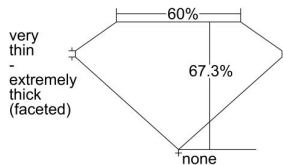

GIA®

FACSIMILE

GIA REPORT 5192493078

Verify this report at gia.edu

GIA DIAMOND DOSSIER®

July 05, 2018
GIA Report Number 5192493078
Shape and Cutting Style ..... Marquise Brilliant
Measurements ..... 9.19 x 5.33 x 3.59 mm

GRADING RESULTS

Carat Weight ..... 1.00 carat
Color Grade ..... K
Clarity Grade SI1

ADDITIONAL GRADING INFORMATION

Polish ..... Good
Symmetry ..... Good
Fluorescence ..... Faint
Clarity Characteristics ..... Crystal
Inscription(s): GIA 5192493078

PROPORTIONS

Profile not to actual proportions

GRADING SCALES

GIA COLOR SCALE		GIA CLARITY SCALE	
COLORLESS	D	VERY VERY SLIGHTLY SLIGHTLY INCLUDED	FLAWLESS
	E		INTERNALLY FLAWLESS
	F		VVS₁
	G		VVS₂
	H		VS₁
	I		VS₂
	J		SI₁
	K		SI₂
	L		I₁
	M		I₂
NEAR COLORLESS	N	SLIGHTLY INCLUDED	I₃
	O		
	P		
	Q		
FAINT	R		
	S		
	T		
	U		
VERY LIGHT	V		
	W		
	X		
	Y		
LIGHT	Z