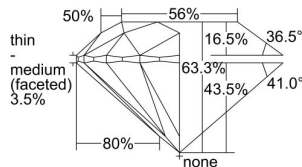

GIA®

FACSIMILE

GIA REPORT

7388464344

Verify this report at GIA.edu

GIA NATURAL DIAMOND DOSSIER®

May 27, 2021
GIA Report Number 7388464344
Shape and Cutting Style ..... Round Brilliant
Measurements ..... 5.62 - 5.67 x 3.57 mm

GRADING RESULTS

Carat Weight ..... 0.70 carat
Color Grade ..... J
Clarity Grade SI2
Cut Grade ..... Excellent

ADDITIONAL GRADING INFORMATION

Polish ..... Excellent
Symmetry ..... Excellent
Fluorescence ..... Faint
Clarity Characteristics ..... Cloud, Crystal
Inscription(s): GIA 7388464344

PROPORTIONS

Profile to actual proportions

GRADING SCALES

GIA COLOR SCALE

- COLORLESS
- D
- E
- F
- G
- H
- I
- J
- K
- L
- M
- N
- O
- P
- Q
- R
- S
- T
- U
- V
- W
- X
- Y
- Z

GIA CLARITY SCALE

- FLAWLESS
- INTERNALLY FLAWLESS
- VERY VERY SLIGHTLY INCLUDED
- VVS₁
- VVS₂
- VERY SLIGHTLY INCLUDED
- VS₁
- VS₂
- SLIGHTLY INCLUDED
- SI₁
- SI₂
- INCLUDED
- I₁
- I₂
- I₃

GIA CUT SCALE

- EXCELLENT
- VERY GOOD
- GOOD
- FAIR
- POOR