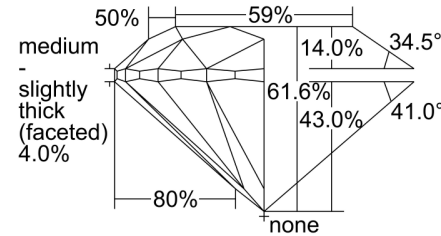

GIA NATURAL DIAMOND GRADING REPORT

August 23, 2021  
 GIA Report Number ..... 6402083838  
 Shape and Cutting Style ..... Round Brilliant  
 Measurements ..... 6.38 - 6.41 x 3.94 mm

GRADING RESULTS

Carat Weight ..... 1.00 carat  
 Color Grade ..... H  
 Clarity Grade ..... SI1  
 Cut Grade ..... Excellent

ADDITIONAL GRADING INFORMATION

Polish ..... Very Good  
 Symmetry ..... Very Good  
 Fluorescence ..... Faint  
 Inscription(s): GIA 6402083838

**Comments:** Additional twinning wisps, additional clouds, pinpoints and surface graining are not shown.

PROPORTIONS

Profile to actual proportions

CLARITY CHARACTERISTICS

KEY TO SYMBOLS\*

-  Twinning Wisps
-  Cloud
-  Cavity
-  Needle
-  Feather
-  Indented Natural
-  Crystal

\* Red symbols denote internal characteristics (inclusions). Green or black symbols denote external characteristics (blemishes). Diagram is an approximate representation of the diamond, and symbols shown indicate type, position, and approximate size of clarity characteristics. All clarity characteristics may not be shown. Details of finish are not shown.