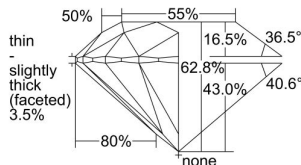

GIA®

FACSIMILE

GIA REPORT 1395027674

Verify this report at GIA.edu

GIA NATURAL DIAMOND DOSSIER®

June 14, 2021
GIA Report Number 1395027674
Shape and Cutting Style ..... Round Brilliant
Measurements ..... 5.34 - 5.38 x 3.37 mm

GRADING RESULTS

Carat Weight ..... 0.60 carat
Color Grade ..... G
Clarity Grade S11
Cut Grade ..... Excellent

ADDITIONAL GRADING INFORMATION

Polish ..... Excellent
Symmetry ..... Excellent
Fluorescence ..... Medium Blue
Clarity Characteristics ..... Crystal
Inscription(s): GIA 1395027674

PROPORTIONS

Profile to actual proportions

GRADING SCALES

GIA COLOR SCALE	GIA CLARITY SCALE	GIA CUT SCALE	
D	FLAWLESS	EXCELLENT	
E	INTERNALLY FLAWLESS		
F		VVS₁	VERY GOOD
G	VVS₂		
H	VS₁	GOOD	
I	VS₂		
J	S1₁	FAIR	
K	S1₂		
L	I₁	POOR	
M	I₂		
N	I₃		
O			
P			
Q			
R			
S			
T			
U			
V			
W			
X			
Y			
Z