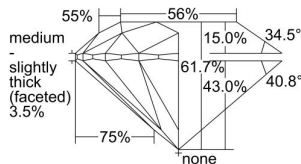

GIA®

FACSIMILE

GIA REPORT 2394828342

Verify this report at GIA.edu

GIA NATURAL DIAMOND DOSSIER®

August 17, 2021
GIA Report Number 2394828342
Shape and Cutting Style ..... Round Brilliant
Measurements ..... 5.11 - 5.13 x 3.16 mm

GRADING RESULTS

Carat Weight ..... 0.50 carat
Color Grade ..... G
Clarity Grade S11
Cut Grade ..... Excellent

ADDITIONAL GRADING INFORMATION

Polish ..... Excellent
Symmetry ..... Excellent
Fluorescence ..... Medium Blue
Clarity Characteristics ..... Crystal
Inscription(s): GIA 2394828342

PROPORTIONS

Profile to actual proportions

GRADING SCALES

GIA COLOR SCALE	GIA CLARITY SCALE	GIA CUT SCALE	
D	FLAWLESS	EXCELLENT	
E	INTERNALLY FLAWLESS		
F		VVS₁	VERY GOOD
G	VVS₂		
H	VS₁	GOOD	
I	VS₂		
J	S1₁	FAIR	
K	S1₂		
L	I₁	POOR	
M	I₂		
N	I₃		
O			
P			
Q			
R			
S			
T			
U			
V			
W			
X			
Y			
Z