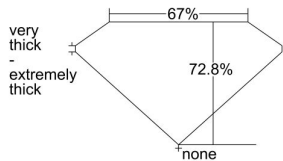

GIA®

FACSIMILE

GIA REPORT 2213945508

Verify this report at GIA.edu

GIA NATURAL DIAMOND DOSSIER®

August 19, 2021
GIA Report Number 2213945508
Shape and Cutting Style ..... Square Modified Brilliant
Measurements ..... 4.94 x 4.77 x 3.47 mm

GRADING RESULTS

Carat Weight ..... 0.70 carat
Color Grade I
Clarity Grade VS1

ADDITIONAL GRADING INFORMATION

Polish ..... Very Good
Symmetry ..... Very Good
Fluorescence ..... None
Clarity Characteristics ..... Cloud, Crystal, Needle
Inscription(s): GIA 2213945508

PROPORTIONS

GRADING SCALES

GIA COLOR SCALE		GIA CLARITY SCALE	
COLORLESS	D	VERY VERY SLIGHTLY INCLUDED	FLAWLESS
	E		INTERNALLY FLAWLESS
	F		VVS₁
	G		VVS₂
	H		VS₁
	I		VS₂
	J		SI₁
	K		SI₂
	L		I₁
	M		I₂
NEAR COLORLESS	N	SLIGHTLY INCLUDED	I₃
	O		
	P		
	Q		
FAINT	R		
	S		
	T		
	U		
VERT LIGHT	V		
	W		
	X		
	Y		
LIGHT	Z