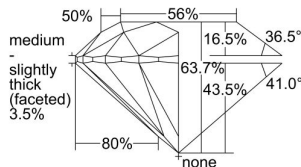

GIA®

FACSIMILE

GIA REPORT 1399984861

Verify this report at GIA.edu

GIA NATURAL DIAMOND DOSSIER®

August 21, 2021
GIA Report Number 1399984861
Shape and Cutting Style ..... Round Brilliant
Measurements ..... 5.82 - 5.89 x 3.73 mm

GRADING RESULTS

Carat Weight ..... 0.80 carat
Color Grade ..... H
Clarity Grade SI2
Cut Grade ..... Excellent

ADDITIONAL GRADING INFORMATION

Polish ..... Excellent
Symmetry ..... Very Good
Fluorescence ..... None
Clarity Characteristics ..... Cloud, Crystal
Inscription(s): GIA 1399984861

PROPORTIONS

Profile to actual proportions

GRADING SCALES

GIA COLOR SCALE	GIA CLARITY SCALE	GIA CUT SCALE
COLOREDNESS	FLAWLESS	EXCELLENT
D	FLAWLESS	
E	INTERNALLY FLAWLESS	VERY GOOD
F	VVS₁	
G		
H		
I	VVS₂	GOOD
J	VS₁	
K	VS₂	FAIR
L	SI₁	
M	SI₂	
N	I₁	
O	I₂	POOR
P		
Q		
R	I₃	
S		
T		
U		
V		
W		
X		
Y		
Z